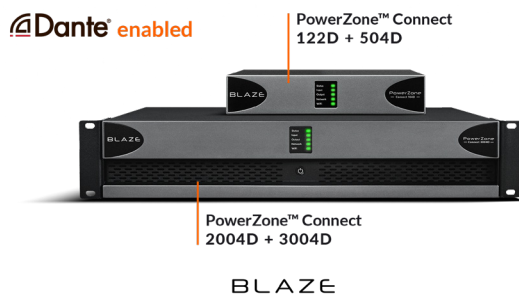

#### PowerZone® series

A compact, dependable, and energy-efficient Class-D amplifier, PowerZone® provides easy setup and flexible configuration options.

The whole available power is automatically shared across all channels in these power amplifiers, making it simple to connect to any output in low or high impedance and share total power as you need it. These power amplifiers supply both Lo-Z (4/8 ohm) or Hi-Z (70/100V) loads on any channel.

### PowerZone® Connect series 1002 – 3004

**PowerZone® Connect-1002** | Lo-Z: 2 x 500 W Hi-Z: 1 x 1000 W, with DSP  
 £1,649.00

**PowerZone® Connect-1502** | Lo-Z: 2 x 750 W Hi-Z: 1 x 1500 W, with DSP  
 £1,749.00

**PowerZone® Connect-2004** | Lo-Z: 4 x 500 W Hi-Z: 2 x 1000 W, with DSP  
 £1,979.00

**PowerZone® Connect-3004** | Lo-Z: 4 x 750 W Hi-Z: 2 x 1500 W, with DSP  
 £2,399.00

### PowerZone® Connect Dante series 122D – 3004D

With PowerZone® Connect amplifiers and the PowerZone® Control web app, you can connect, configure, and control any audio system and create impressive multi-zone sound systems in minutes, both wired and wireless system access for network setup and management.